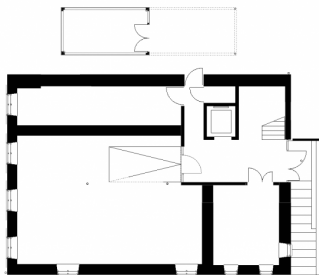

Project Information

Builder-Owner
Gemeinde Schnepfau

Location
Schnepfau

Completion
2002

Project facts
HNF 500 m², GFA 615 m²,
GBV 2.325 m³
Energy 62 kWh/m²a

The renovation of an interior that maintains the heritage of a building, while adapting to suit the modern needs of a community.

The integration of these additional uses required a redevelopment of the interior. A new staircase, with an elevator, was inserted at the northeast corner of the building. The ceiling above the first floor had to be slightly raised and the height of the windows had to be adjusted accordingly, without changing the proportions of the facade. In coordination with the National Registry of Historic Buildings, much of the original building fabric was preserved, but the new elements – fixed as well as mobile ones – were crafted in a contemporary style.